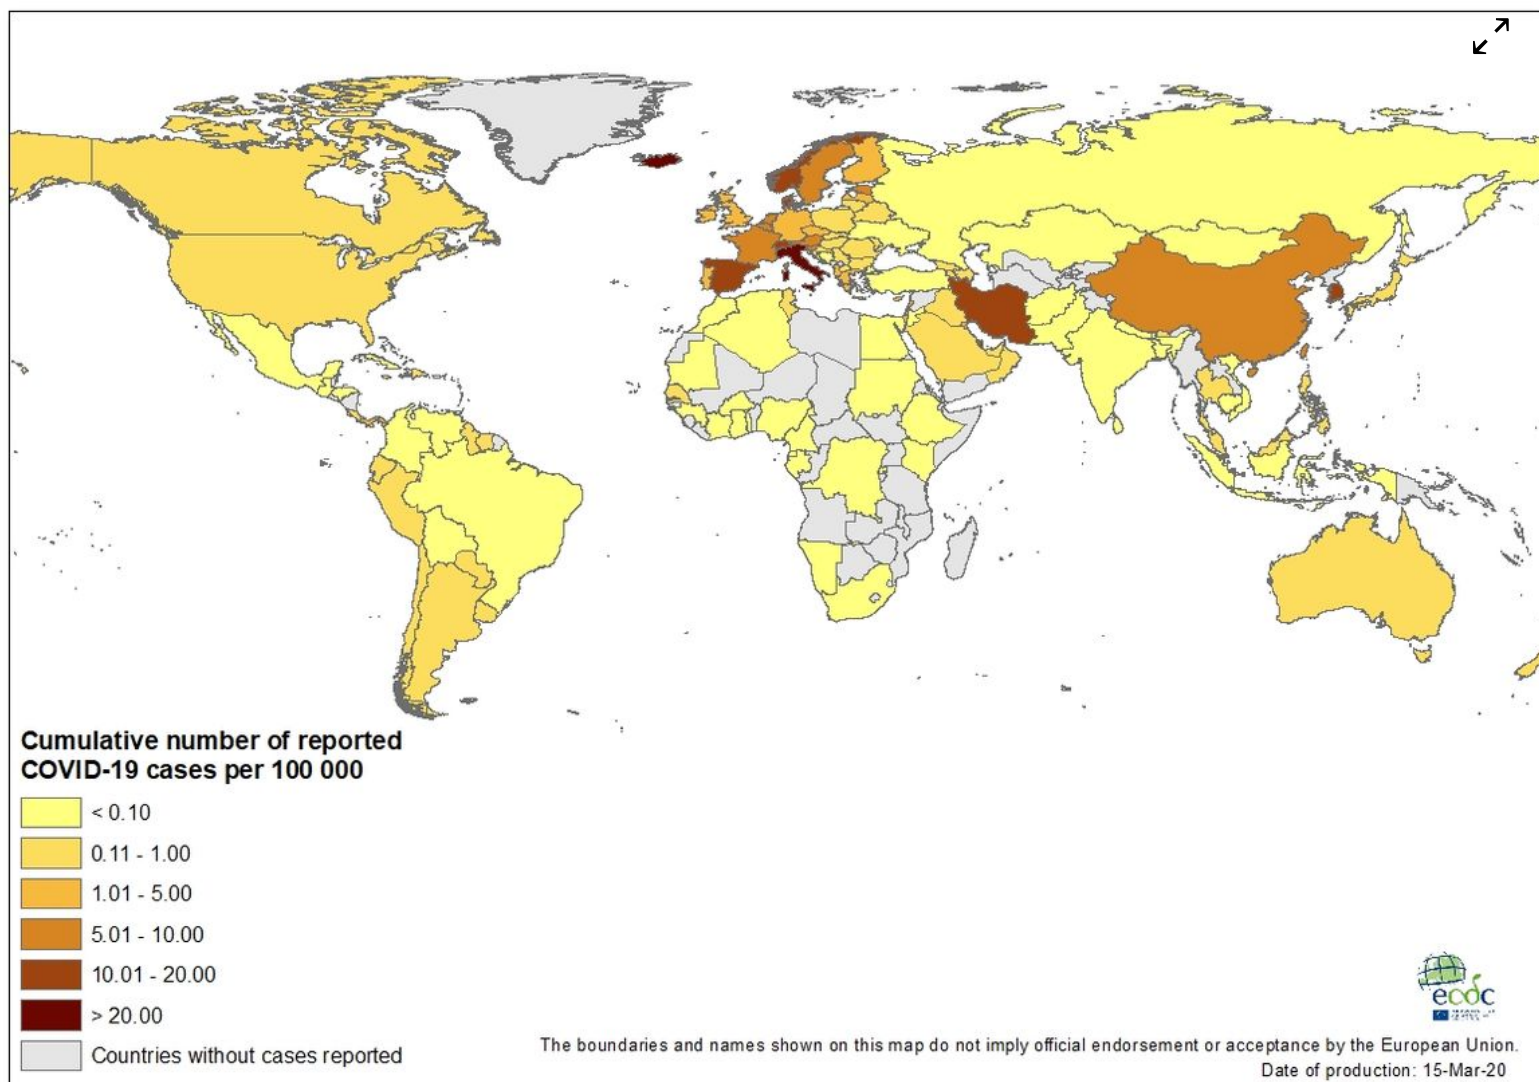

Geographic distribution of COVID-19

Geographic distribution of COVID-19 cases worldwide, as of 15 March 2020

Geographical distribution of COVID-19 cases - worldwide

The boundaries and names indicated on this map do not imply official endorsement or acceptance by the European Union.

Geographic distribution of cumulative number of reported COVID-19 cases per 100 000 population, worldwide, as of 15 March 2020

Geographic distribution of cumulative number of reported COVID-19 cases per 100 000 population, worldwide

Regions	Places reporting cases	Confirmed cases	Deaths	Confirmed cases in the last 15 days
Asia	China	80995	3203	1640
Asia	Iran	12729	611	12341
Asia	South Korea	8162	75	5231
Asia	Japan	780	22	550
Asia	Qatar	337	0	337
Asia	Malaysia	238	0	213
Asia	Singapore	214	0	116
Asia	Bahrain	211	0	173
Asia	Israel	178	0	171
Asia	Philippines	111	6	108
Asia	Kuwait	104	0	59
Asia	Indonesia	96	1	96
Asia	Lebanon	93	3	90
Asia	India	90	2	87
Asia	Saudi Arabia	86	0	86
Asia	United Arab Emirates	85	0	66
Asia	Iraq	85	9	78