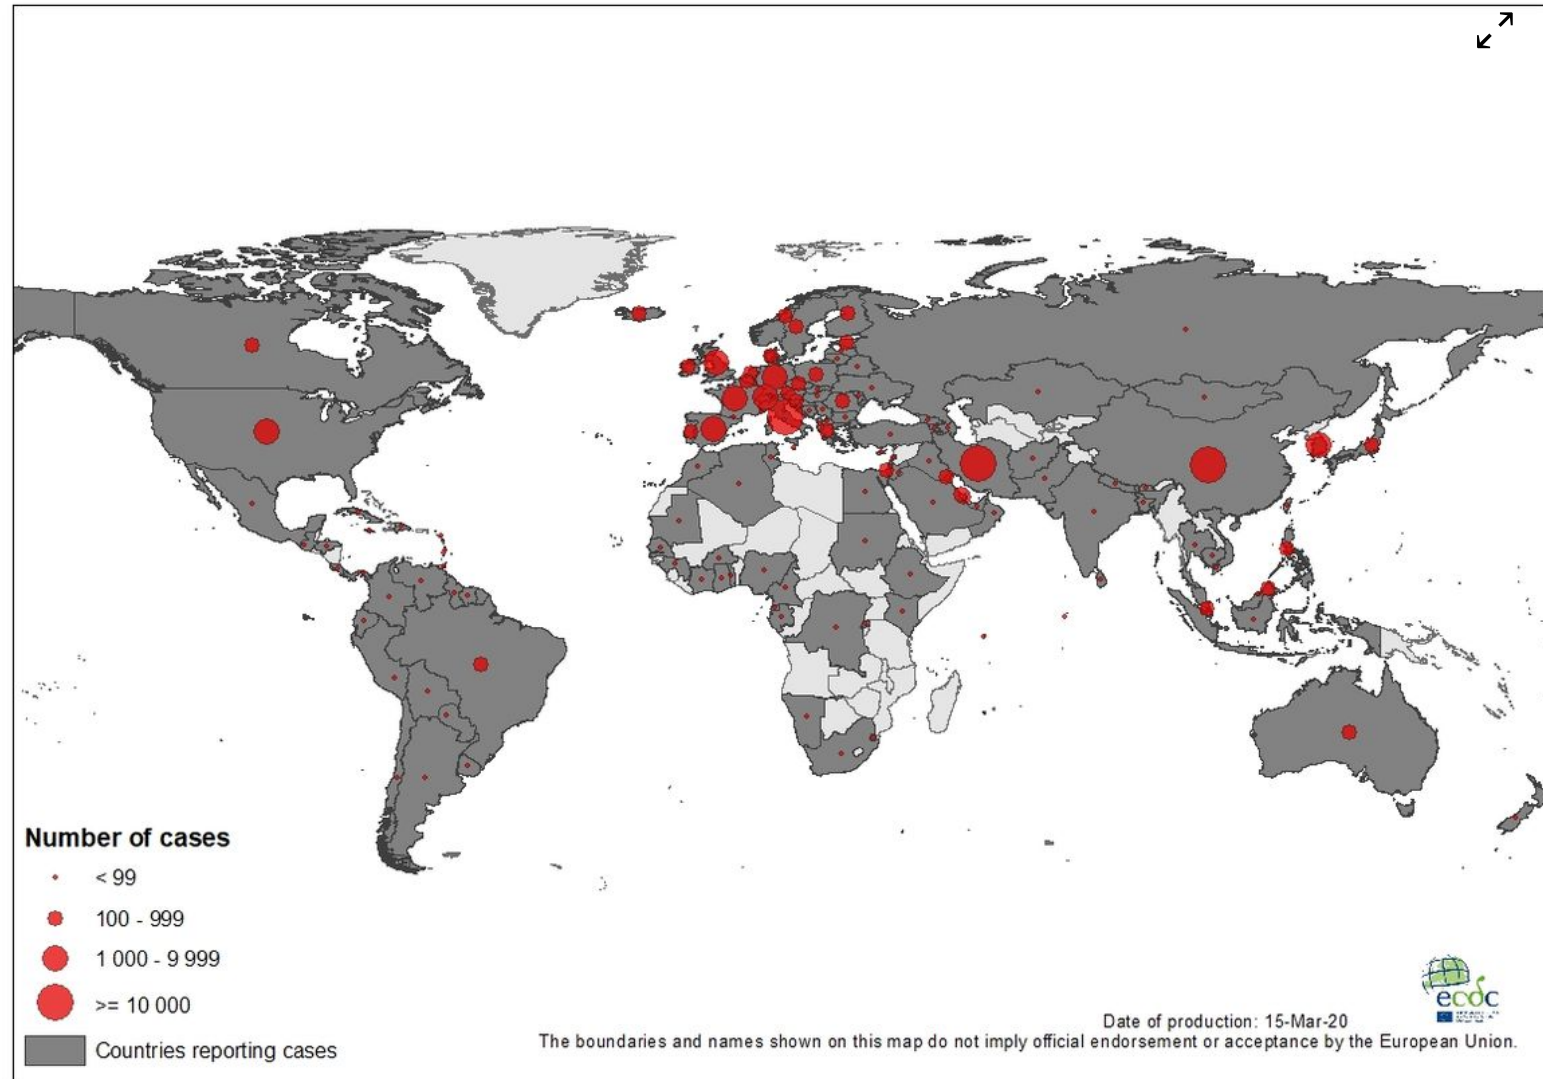

Geographic distribution of COVID-19

Geographic distribution of COVID-19 cases worldwide, as of 15 March 2020

Geographical distribution of COVID-19 cases - worldwide

The boundaries and names indicated on this map do not imply official endorsement or acceptance by the European Union.

Geographic distribution of cumulative number of reported COVID-19 cases per 100 000 population, worldwide, as of 15 March 2020

Geographic distribution of cumulative number of reported COVID-19 cases per 100 000 population, worldwide

Regions	Places reporting cases	Confirmed cases	Deaths	Confirmed cases in the last 15 days
Asia	China	80995	3203	1640
Asia	Iran	12729	611	12341
Asia	South Korea	8162	75	5231
Asia	Japan	780	22	550
Asia	Qatar	337	0	337
Asia	Malaysia	238	0	213
Asia	Singapore	214	0	116
Asia	Bahrain	211	0	173
Asia	Israel	178	0	171
Asia	Philippines	111	6	108
Asia	Kuwait	104	0	59
Asia	Indonesia	96	1	96
Asia	Lebanon	93	3	90
Asia	India	90	2	87
Asia	Saudi Arabia	86	0	86
Asia	United Arab Emirates	85	0	66
Asia	Iraq	85	9	78